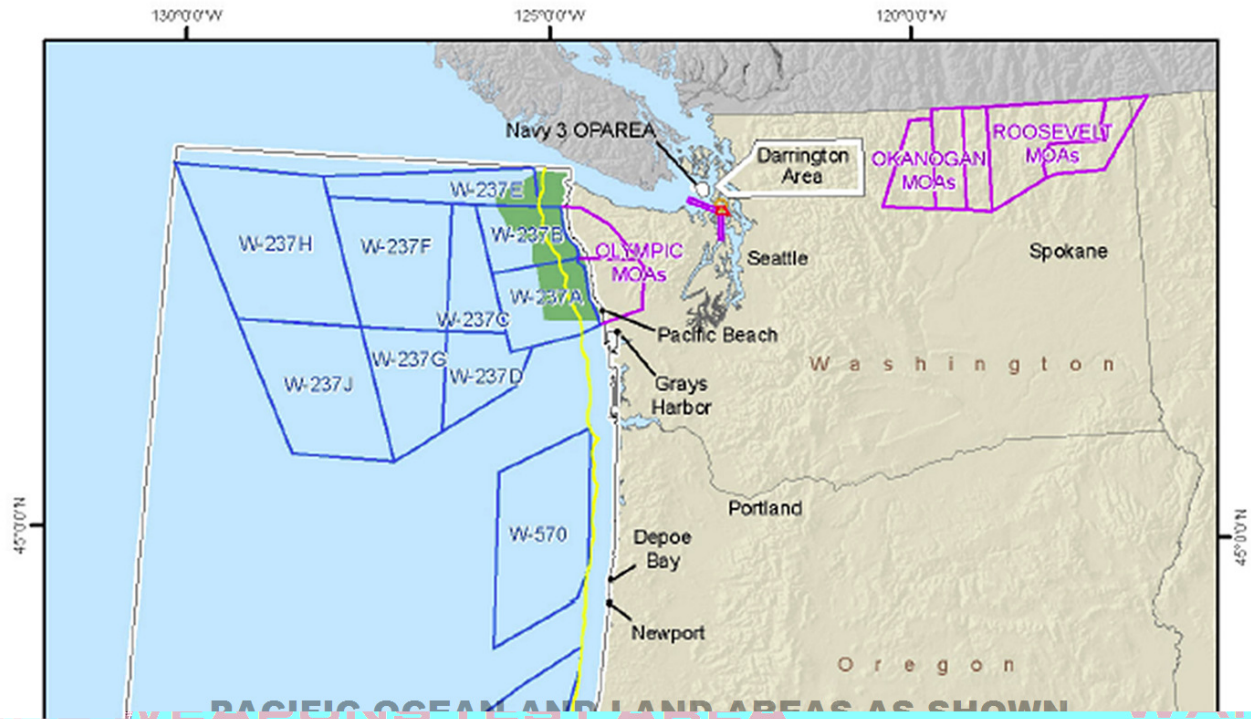

WARFARE WEAPONS TEST AREA

NORTHWEST TRAINING RANGE COMPLEX DRAFT EIS/OEIS

DECEMBER 2008

GE COMPLEX DRAFT EIS OEIS

DECEMBER 2008

NORTHWEST TRAINING RAN

ES-1: NWTRC EIS/OEIS Study Area

DOCUMENT
SOURCE LINK

Figure 1