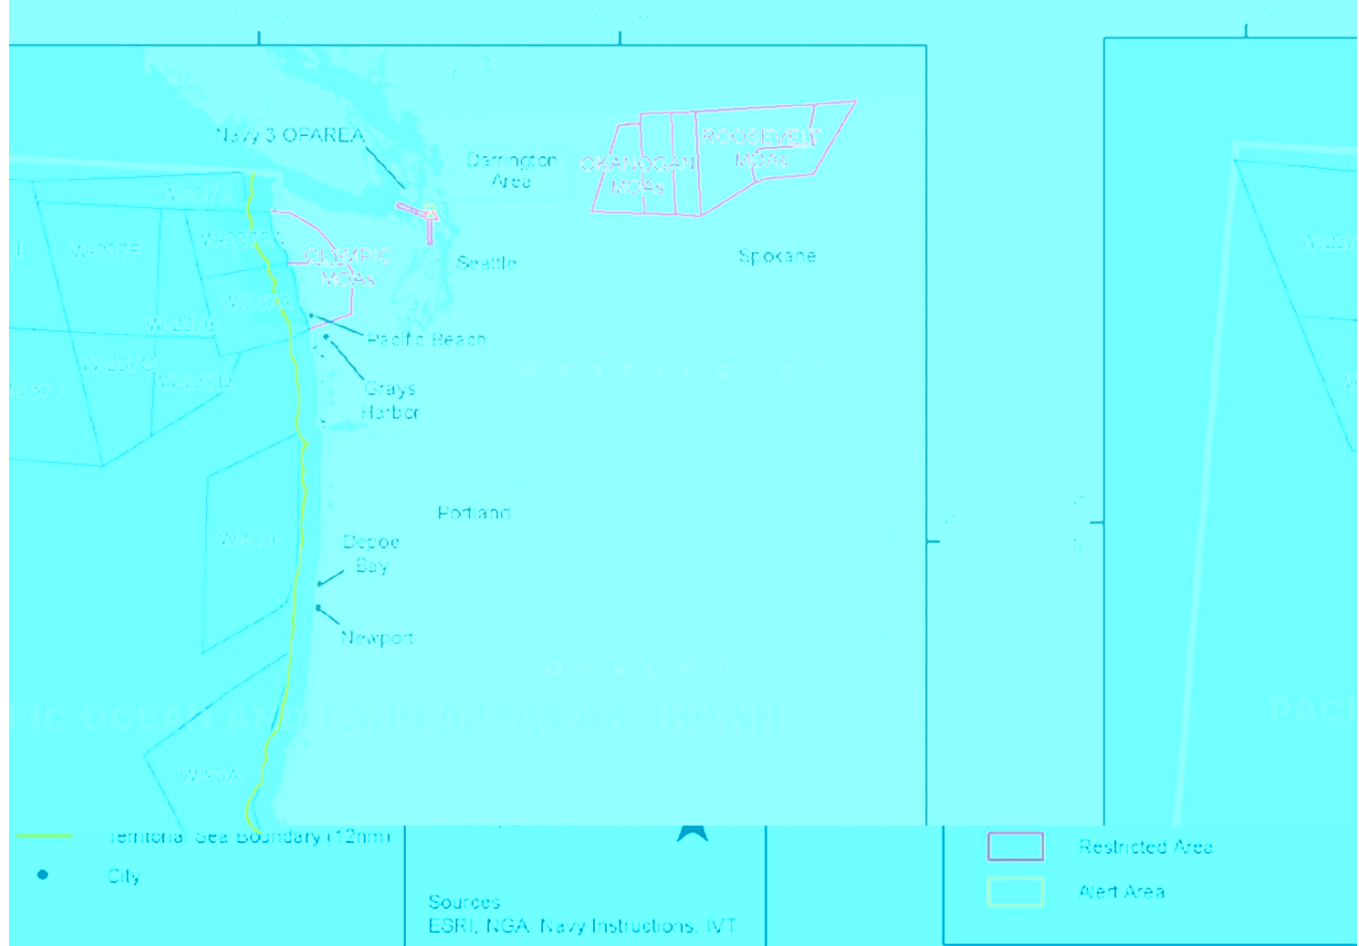

WARFARE WEAPONS TEST AREA

NORTHWEST TRAINING RANGE COMPLEX DRAFT EIS/OEIS

DECEMBER 2008

GE COMPLEX DRAFT EIS OEIS

DECEMBER 2008

NORTHWEST TRAINING RAN

ES-1: NWTRC EIS/OEIS Study Area

DOCUMENT
SOURCE LINK

Figure 1